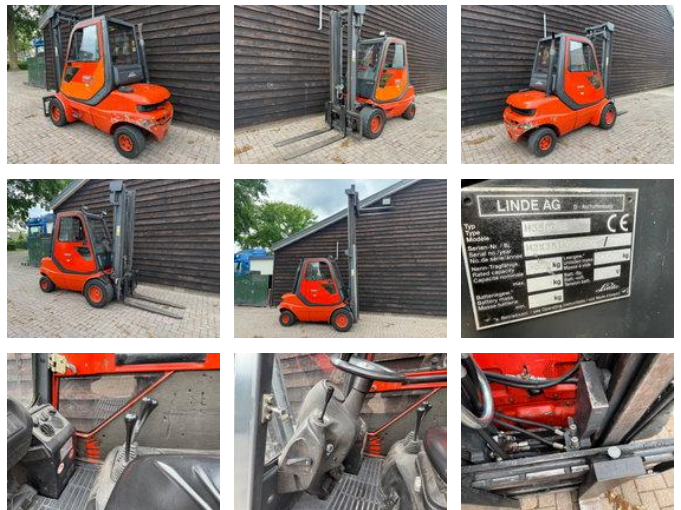

Linde diesel heftruck h 35 d

General characteristics

Brand	Linde
Subcategory	Forklift
Year of construction	1999
Hours displayed	10000
Condition	Used
Fuel	Diesel

Properties

Cabin	Closed
Max. lifting capacity	3.000kg
Lifting height	3.900mm
Mast type	Standard

Clearance height

2.600mm

Linde diesel heftruck h 35 d

Accessories

- Cabin
- Power steering
- Heater
- 3rd valve
- Automatic
- Front window
- Closed cabin