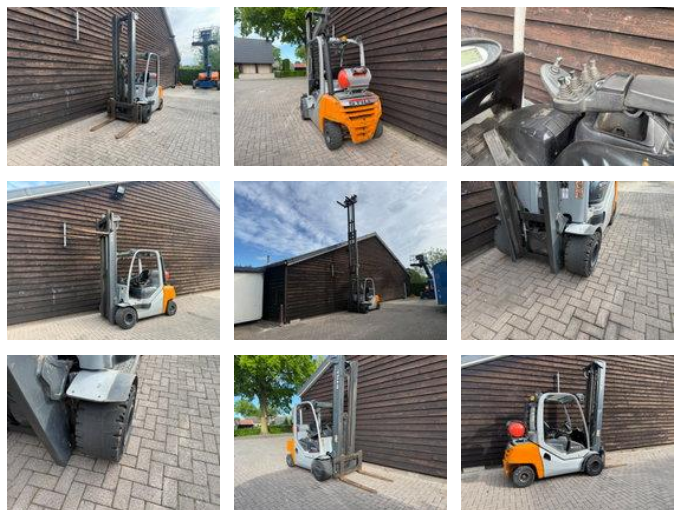

Still gas heftruck rx 70-30 t

General characteristics

Brand	Still
Subcategory	Forklift
Year of construction	2018
Hours displayed	6688
Condition	Used
General state	Good
Fuel	LPG

Properties

Cabin	Open
Max. lifting capacity	3.000kg
Lifting height	7.300mm
Mast type	Triplex

Clearance height

3.150mm

Still gas heftruck rx 70-30 t

Technical specifications

Transmission

Automatic

Accessories

- Power steering
- Spotlight front
- See-through pole