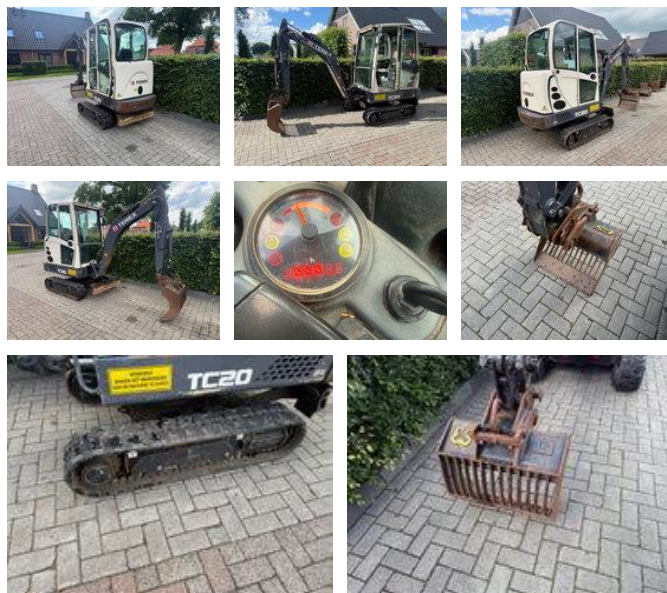

Terex tc 20

General characteristics

Brand	Terex
Subcategory	Mini crane
Year of construction	2010
Hours displayed	5799
Colour	Wit
Condition	Used
General state	Good
Fuel	Diesel

Terex tc 20

Accessories

- Cabin