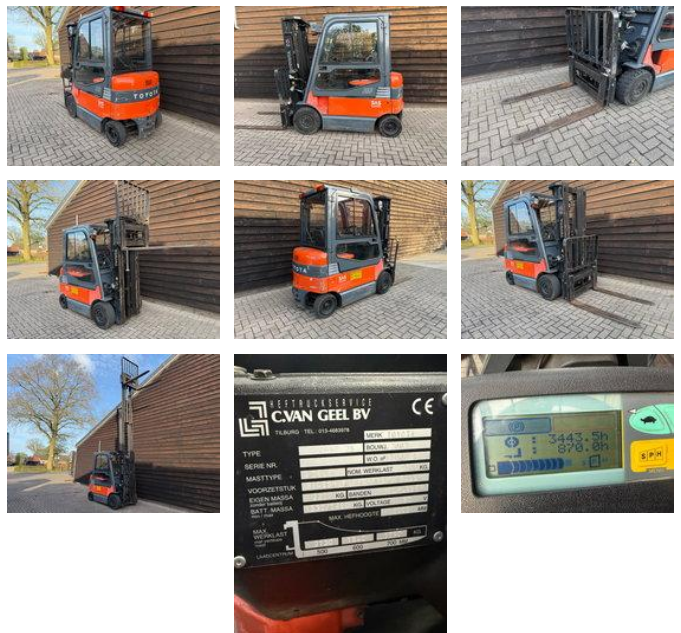

### Toyota 7 fbmf 25

#### General features

Brand	Toyota
Subcategory	Forklift
Construction year	2007
Hourmeter reading	5843
Condition	Used
General condition	Good
Fuel	Electric

#### Characteristics

Cabin	Closed
Lifting capacity	2.500kg

Lifting height	5.000mm
Mast type	Triplex
Clearance height	2.200mm