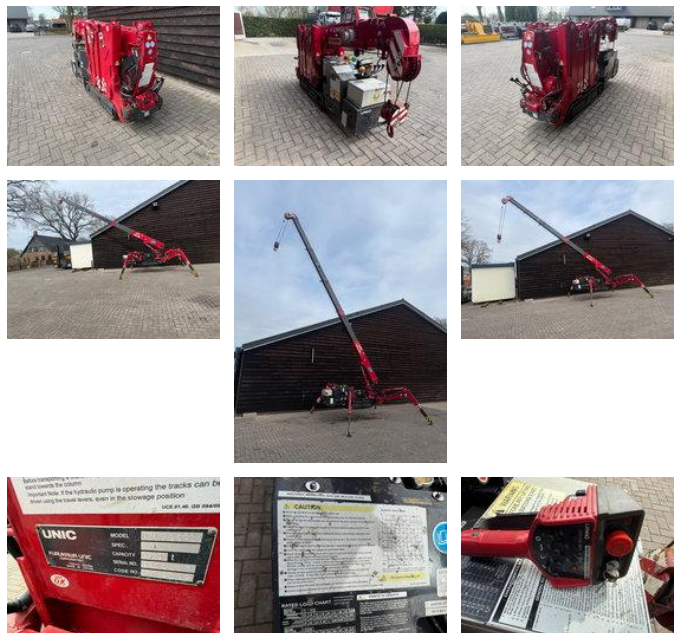

#### General features

Brand	unic
Subcategory	All terrain crane
Construction year	2012
Hourmeter reading	1
Color	Red
Condition	Used
General condition	Good
Fuel	Diesel

#### Characteristics

Empty weight	2.100kg
Lifting capacity	2.900kg

Cylinder contents

1cc

---

Mast type

Telescope